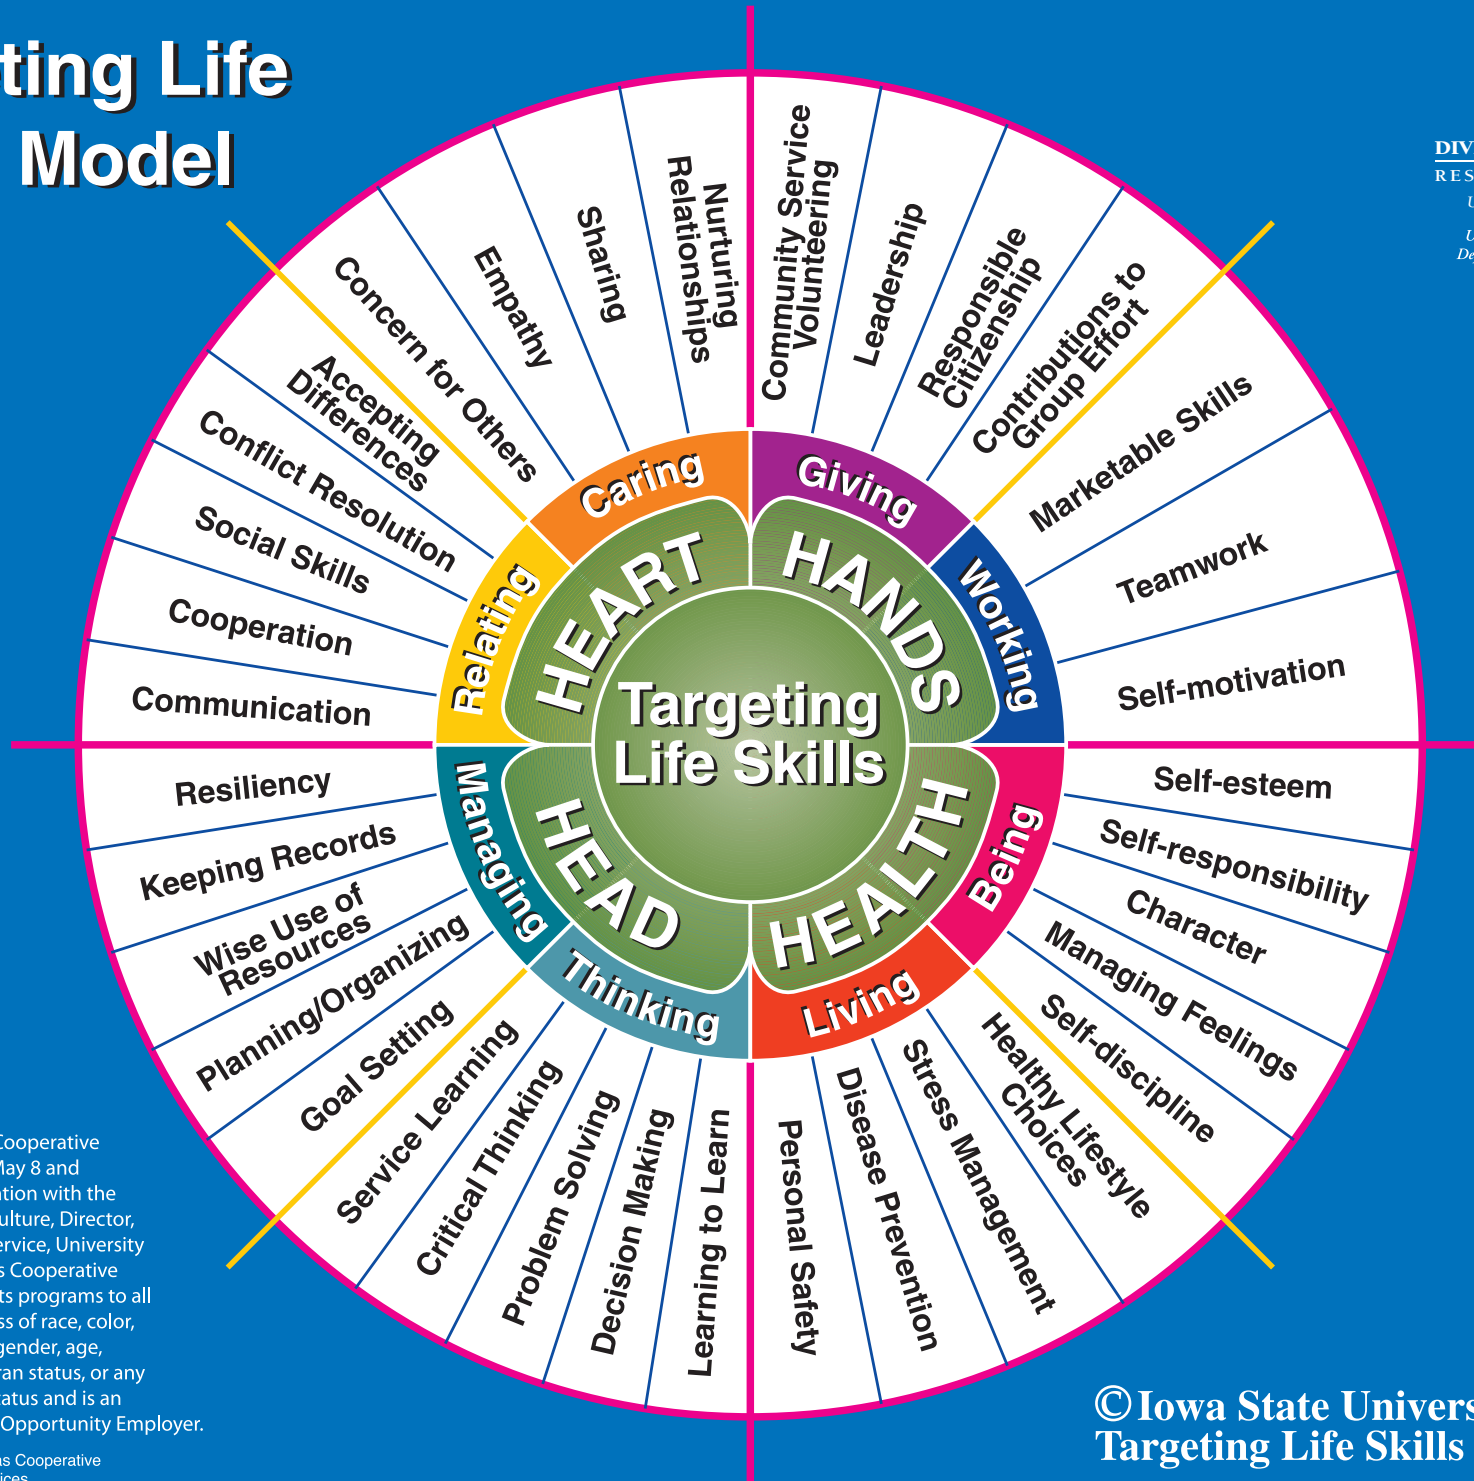

# Targeting Life Skills Model

**U of A**  
 DIVISION OF AGRICULTURE  
 RESEARCH & EXTENSION  
 University of Arkansas System  
 University of Arkansas, United States  
 Department of Agriculture, and County  
 Governments Cooperating

Issued in furtherance of Cooperative Extension work, Acts of May 8 and June 30, 1914, in cooperation with the U.S. Department of Agriculture, Director, Cooperative Extension Service, University of Arkansas. The Arkansas Cooperative Extension Service offers its programs to all eligible persons regardless of race, color, national origin, religion, gender, age, disability, marital or veteran status, or any other legally protected status and is an Affirmative Action/Equal Opportunity Employer.