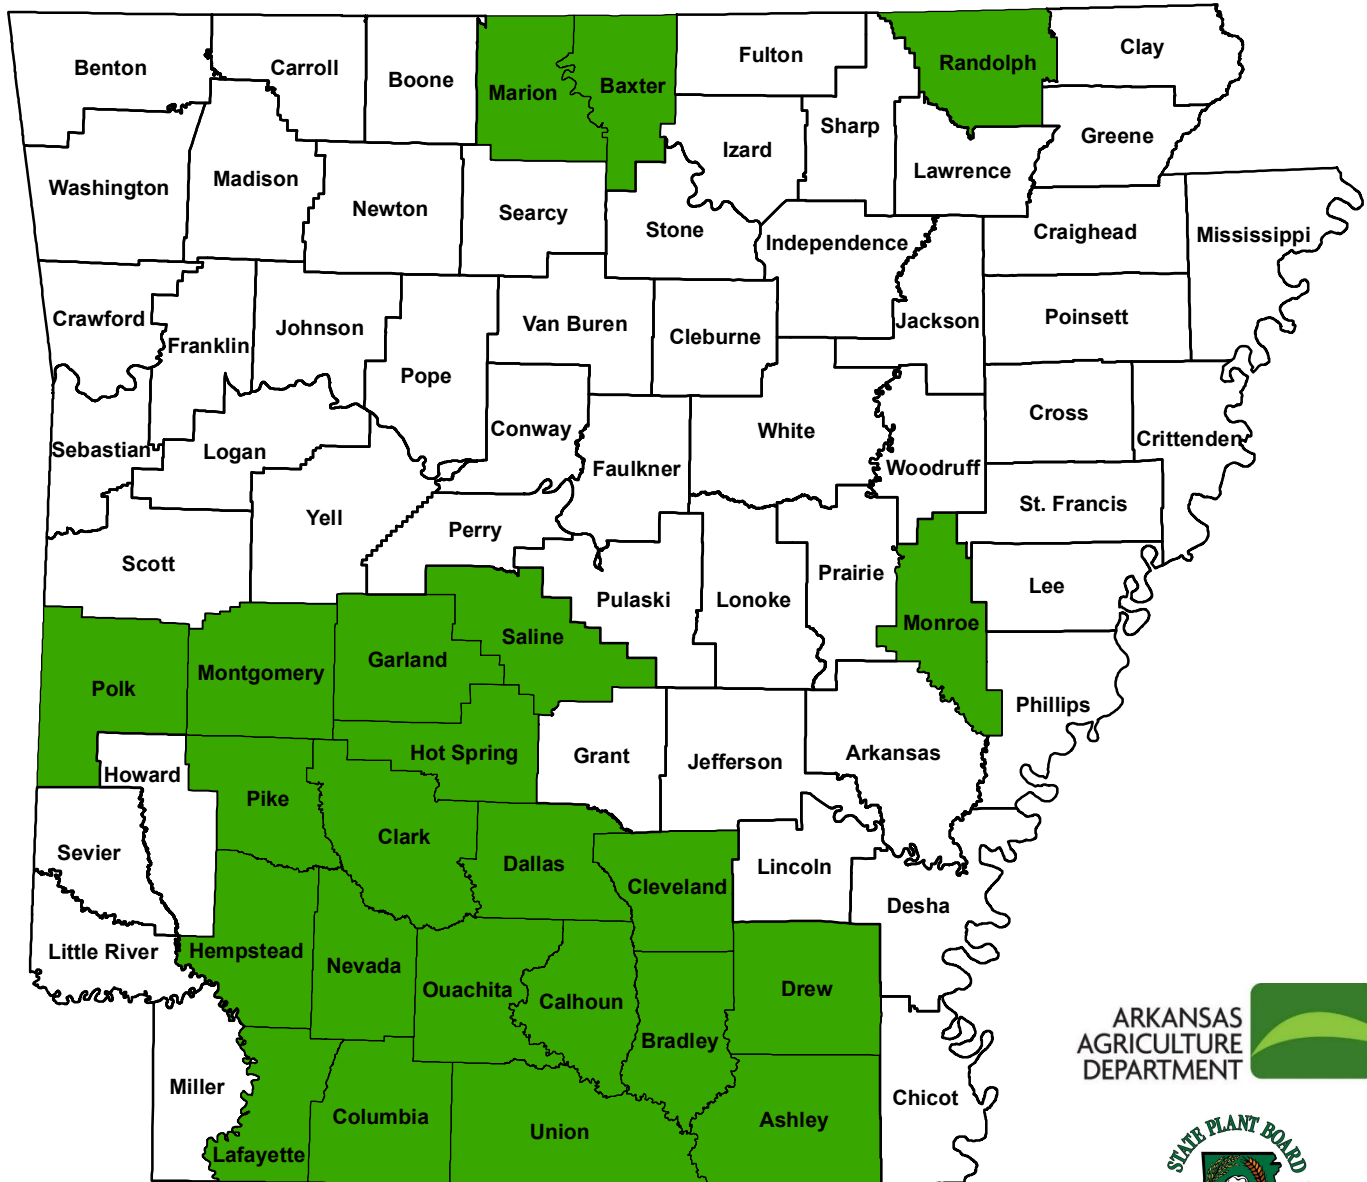

# Emerald Ash Borer Confirmed Counties

**Status (as of September 5, 2018)**

- Not Detected
- EAB Confirmed

Map by Jake Bodart, ASPB